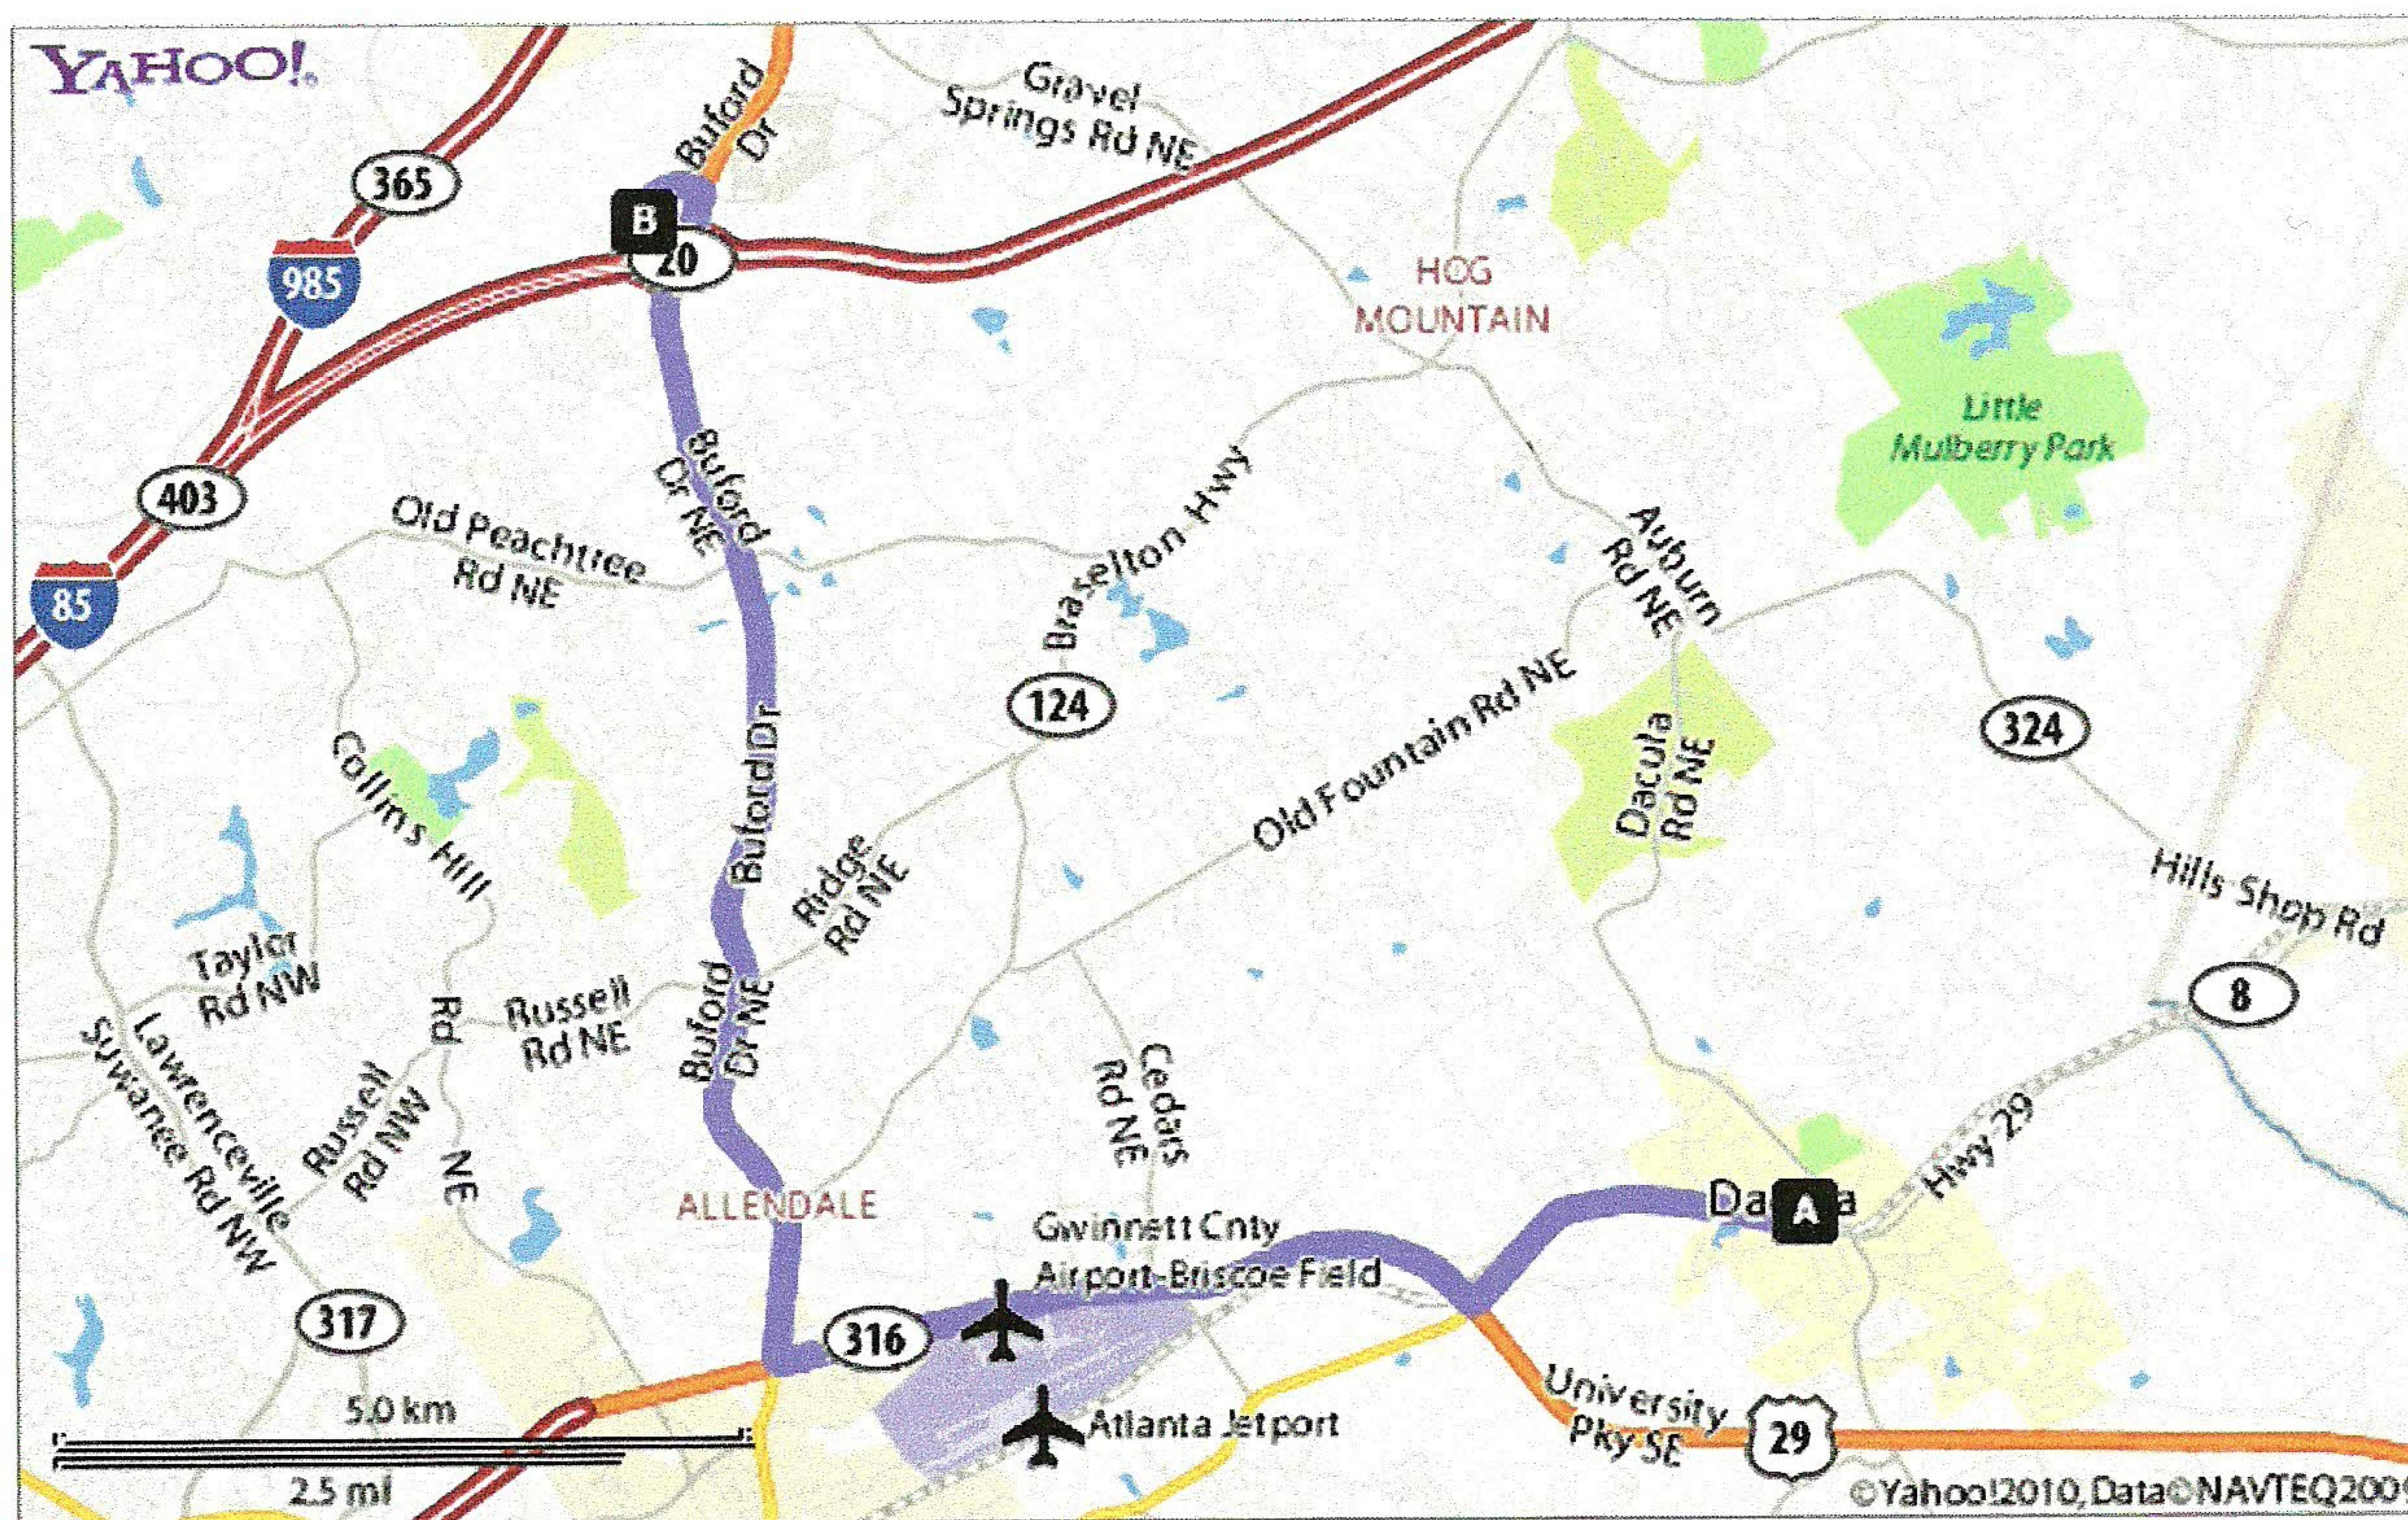

## Directions to 1395 Mall of Georgia Blvd NE, Buford, GA 30519-6548

Total Time: 18 mins, Total Distance: 11.78 mi

	Distance
<b>A</b> 1. Start at 123 BROAD ST NE, DACULA going toward HEBRON CHURCH RD NE	go 377 ft
2. Turn <b>R</b> on HWY 29(GA-8)	go 1.78 mi
3. Turn <b>R</b> on UNIVERSITY PKY NE(GA-316 W)	go 3.54 mi
4. Turn <b>R</b> on BUFORD DR NE	go 0.87 mi
5. Continue on GA-20 W	go 5.01 mi
6. Bear <b>L</b> on a local road	go 0.12 mi
7. Turn <b>L</b> on MALL OF GEORGIA BLVD NE	go 0.39 mi
<b>B</b> 8. Arrive at 1395 MALL OF GEORGIA BLVD NE, BUFORD, on the <b>L</b>	

Time: 18 mins, Distance: 11.78 mi

When using any driving directions or map, it's a good idea to do a reality check and make sure the road still exists, watch out for construction, and follow all traffic safety precautions. This is only to be used as an aid in planning.